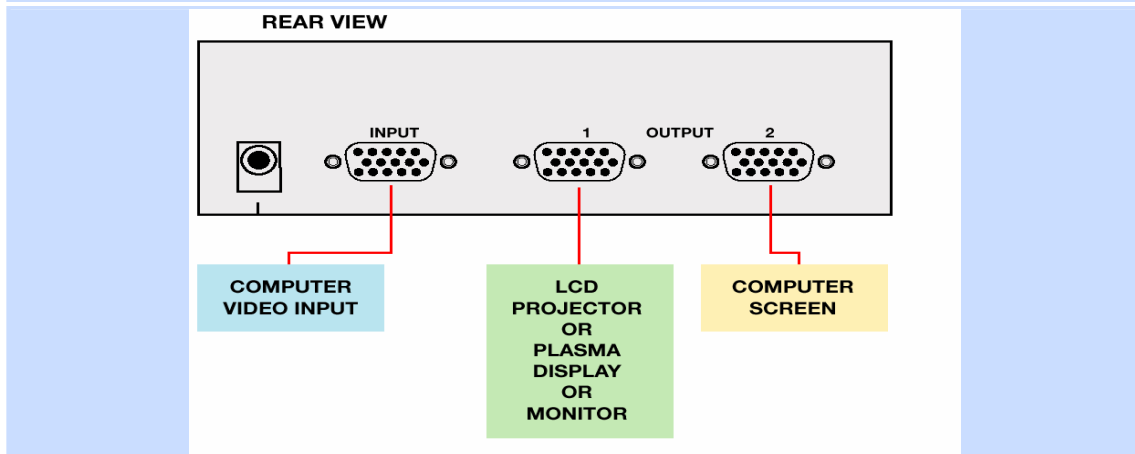

Monitor Redrive Splitter / Amplifier

QVS 250MHz 2Port VGA Monitor Splitter / Amplifier

Connects two monitors to one computer and broadcast to multiple monitors simultaneously with the VGA video splitter.

The video splitter has a high bandwidth of 250MHz, up to 1920x1440 maximum resolution and a two level cascade capability that provides for future expansion. Supports analog flat panel, projectors and VGA monitors up to 21". Includes power adaptor and a 3ft VGA cable.

Function		Specification
Cable Distance(device to monitor)		Max 200 feet
Signal Type		VGA, SVGA, XGA, Multi-sync
Video Input Connector		1 HD-15 Male
Video Output Connector		2 HD-15 Female
VGA Resolution		1920x1440 60Hz
Pixel Frequency		250MHz
Dimensions	Length	5.2 inches
	Width	3 inches
	Height	1.68 inches